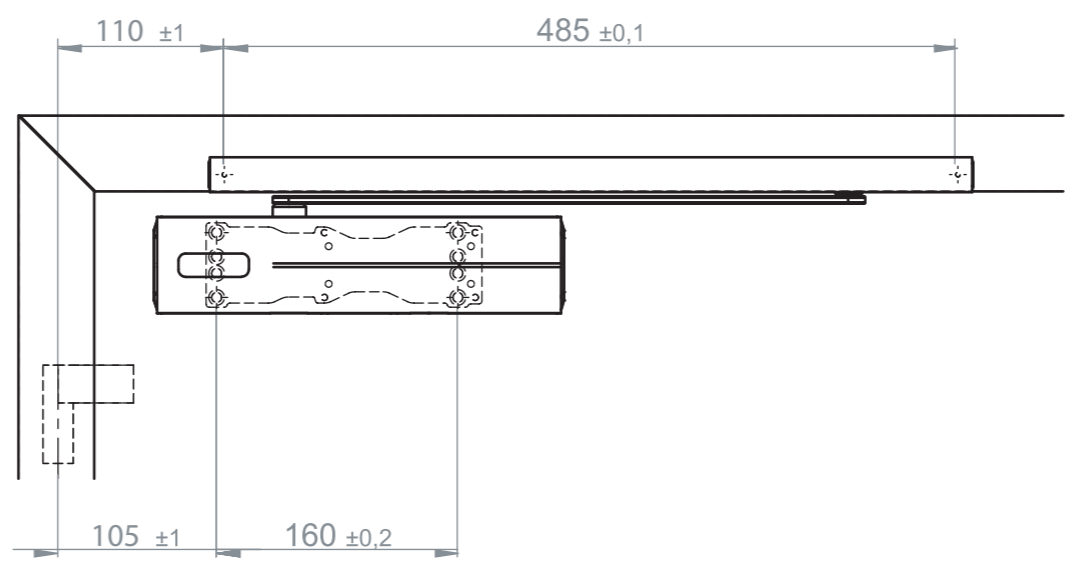

This work is copyright and no part may be reproduced, by any process, nor may any other exclusive right be exercised without the permission of ASSA ABLOY.

Direct installation
Direktbefestigung

Left hand door
DIN links

Right hand door
DIN rechts

Installation with mounting plate
Befestigung mit Montageplatte

Left hand door
DIN links

Right hand door
DIN rechts

State	Description	Date	Name	Name local language			
	Inspection Dimension			DC500/DC500Basic-DC700 with G193/195			
Surface:			Material:			General tolerance:	
Volume:	Weight:	Surface area:	Created (YYYY-MM-DD):	Designed by:	Drawn by:	Scale:	Projection:
mm ³	gram	mm ²	2021-04-22			1:5 (A3)	1st angle
ASSA ABLOY			Standard installation non-hinge side Normalmontage Bandgegenseite			Alternate ID	
						DC500H.30-1020	
Document ID						1	