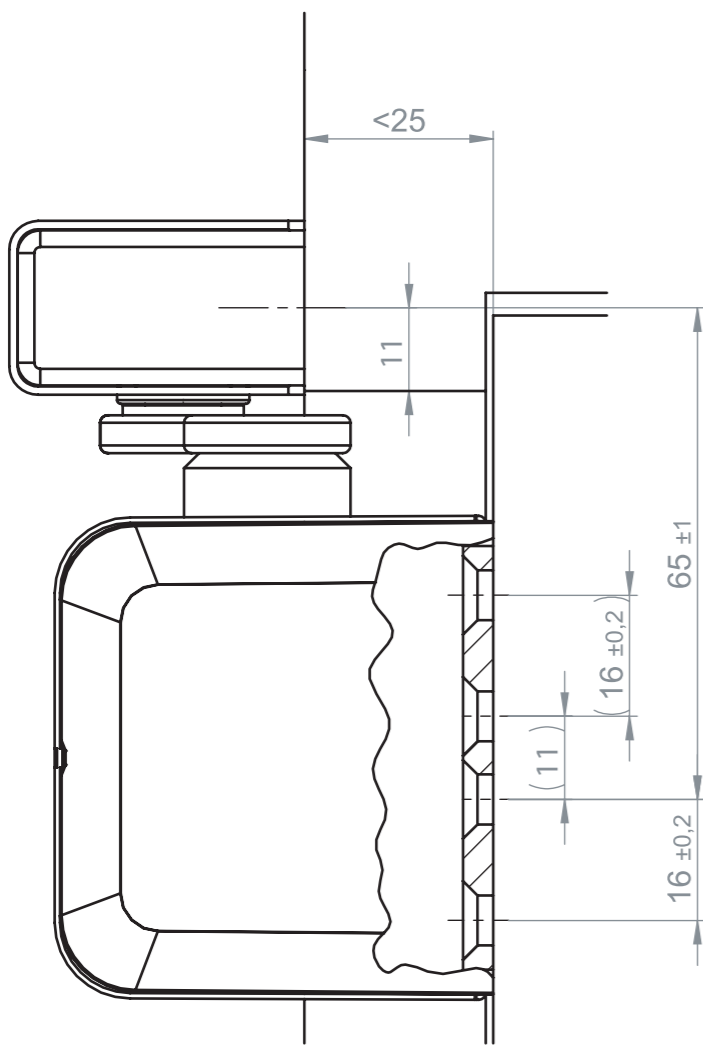

This work is copyright and no part may be reproduced, by any process, nor may any other exclusive right be exercised without the permission of ASSA ABLOY.

Direct installation
Direktbefestigung

Left hand door
DIN links

Right hand door
DIN rechts

Installation with mounting plate
Befestigung mit Montageplatte

Left hand door
DIN links

Right hand door
DIN rechts

State	Description	Date	Name	Name local language			
	Inspection Dimension			DC500/DC500Basic-DC700 with G193/195			
Surface:			Material:			General tolerance:	
Volume:	Weight:	Surface area:	Created (YYYY-MM-DD):	Designed by:	Drawn by:	Scale:	Projection:
mm ³	gram	mm ²	2021-04-22			1:5 (A3)	1st angle
ASSA ABLOY			Standard installation non-hinge side Normalmontage Bandgegenseite			Alternate ID	
						DC500H.30-1020	
Document ID						1	