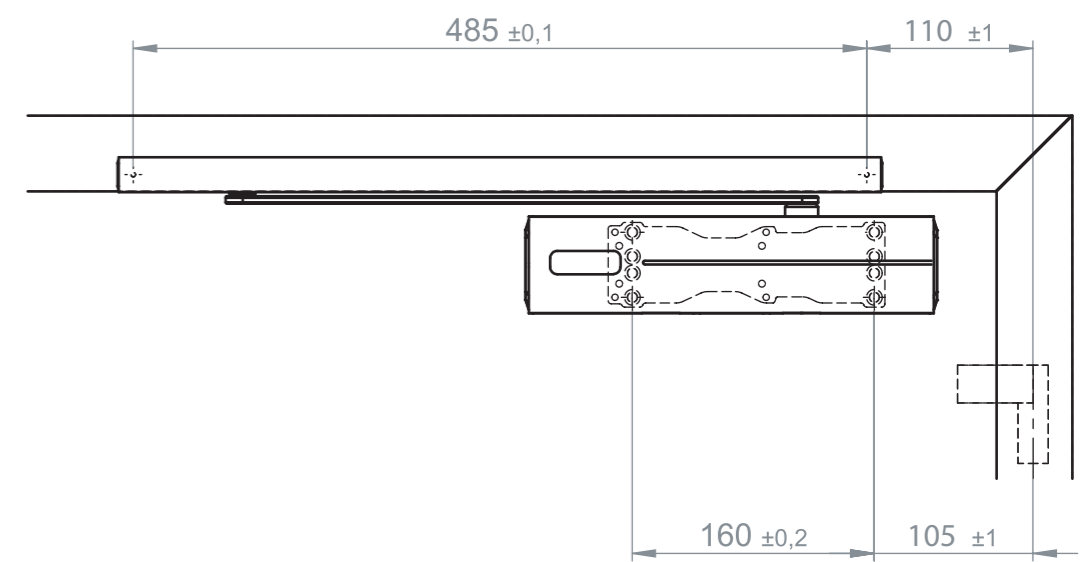

This work is copyright and no part may be reproduced, by any process, nor may any other exclusive right be exercised without the permission of ASSA ABLOY.

Direct installation
Direktbefestigung

Left hand door
DIN links

Right hand door
DIN rechts

Installation with mounting plate
Befestigung mit Montageplatte

Left hand door
DIN links

Right hand door
DIN rechts

State	Description	Date	Name	Name local language			
	Inspection Dimension			DC500/DC500Basic-DC700 with G193/195			
Surface:			Material:			General tolerance:	
Volume:	Weight:	Surface area:	Created (YYYY-MM-DD):	Designed by:	Drawn by:	Scale:	Projection:
mm ³	gram	mm ²	2021-04-22			1:5 (A3)	1st angle
ASSA ABLOY			Standard installation non-hinge side Normalmontage Bandgegenseite			Alternate ID	
						DC500H.30-1020	
Document ID						1	