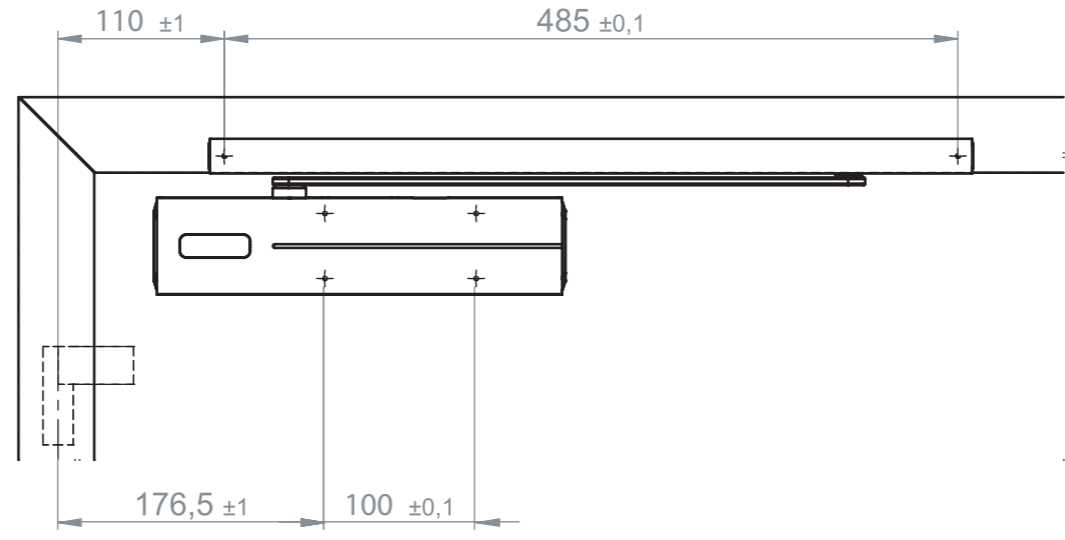

This work is copyright and no part may be reproduced, by any process, nor may any other exclusive right be exercised without the permission of ASSA ABLOY.

Direct installation
Direktbefestigung

Left hand door
DIN links

Right hand door
DIN rechts

Installation with mounting plate
Befestigung mit Montageplatte

Left hand door
DIN links

Right hand door
DIN rechts

State	Description	Date	Name	Name local language			
	Inspection Dimension			DC500/DC500Basic-DC700 with G193/195			
Surface:			Material:			General tolerance:	
Volume:	Weight:	Surface area:	Created (YYYY-MM-DD):	Designed by:	Drawn by:	Scale:	Projection:
mm ³	gram	mm ²	2021-04-22			1:5 (A3)	1st angle
ASSA ABLOY			Standard installation non-hinge side Normalmontage Bandgegenseite			Alternate ID	
						DC500H.30-1020	
Document ID						1	