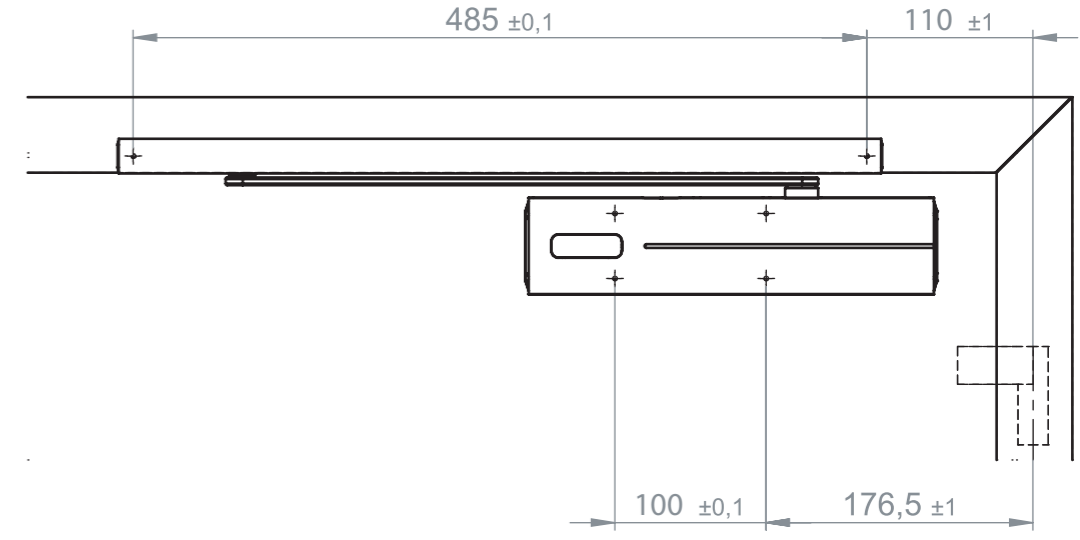

This work is copyright and no part may be reproduced, by any process, nor may any other exclusive right be exercised without the permission of ASSA ABLOY.

Direct installation
Direktbefestigung

Left hand door
DIN links

Right hand door
DIN rechts

Installation with mounting plate
Befestigung mit Montageplatte

Left hand door
DIN links

Right hand door
DIN rechts

State	Description	Date	Name	Name local language			
	Inspection Dimension			DC500/DC500Basic-DC700 with G193/195			
Surface:			Material:			General tolerance:	
Volume:	Weight:	Surface area:	Created (YYYY-MM-DD):	Designed by:	Drawn by:	Scale:	Projection:
mm ³	gram	mm ²	2021-04-22			1:5 (A3)	1st angle
ASSA ABLOY			Standard installation non-hinge side Normalmontage Bandgegenseite			Alternate ID	
						DC500H.30-1020	
Document ID						1	