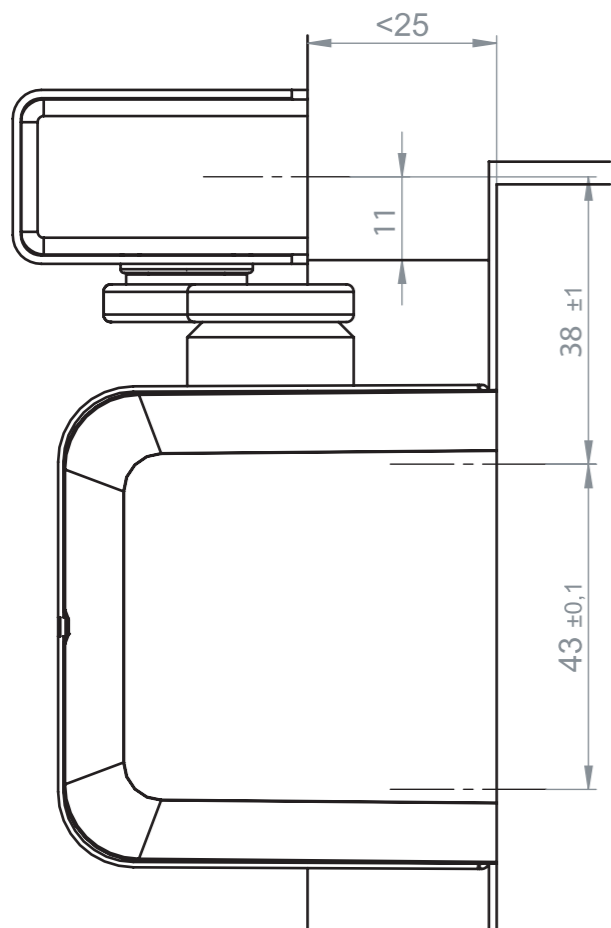

This work is copyright and no part may be reproduced, by any process, nor may any other exclusive right be exercised without the permission of ASSA ABLOY.

Direct installation
Direktbefestigung

Left hand door
DIN links

Right hand door
DIN rechts

Installation with mounting plate
Befestigung mit Montageplatte

Left hand door
DIN links

Right hand door
DIN rechts

State	Description	Date	Name	Name local language			
	Inspection Dimension			DC500/DC500Basic-DC700 with G193/195			
Surface:			Material:			General tolerance:	
Volume:	Weight:	Surface area:	Created (YYYY-MM-DD):	Designed by:	Drawn by:	Scale:	Projection:
mm ³	gram	mm ²	2021-04-22			1:5 (A3)	1st angle
ASSA ABLOY			Standard installation non-hinge side Normalmontage Bandgegenseite			Alternate ID	
						DC500H.30-1020	
Document ID						1	