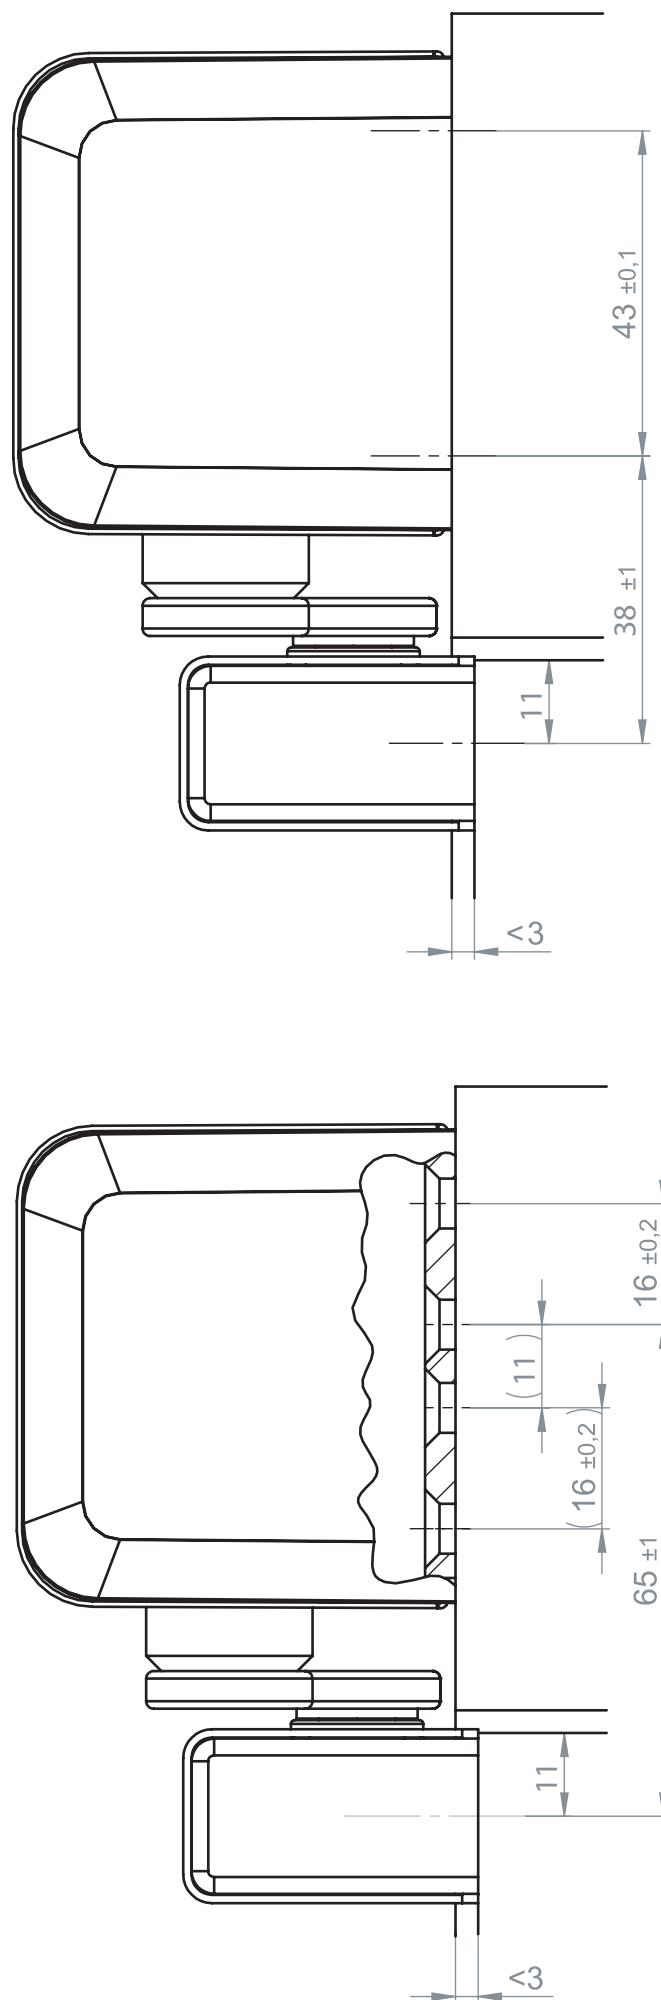

This work is copyright and no part may be reproduced, by any process, nor may any other exclusive right be exercised without the permission of ASSA ABLOY.

Left hand door
DIN links

Right hand door
DIN rechts

Direct installation
Direktbefestigung

Left hand door
DIN links

Right hand door
DIN rechts

Installation with mounting plate
Befestigung mit Montageplatte

State	Description	Date	Name						
			Inspection Dimension		Name local language		DC500/DC500Basic-DC700 with G193/195		
Surface:				Material:		General tolerance:			
Volume:	Weight:	Surface area:	Created (YYYY-MM-DD):	Designed by:	Drawn by:	Scale:	Projection:		
mm ³	gram	mm ²	2021-04-22			1:5 (A3)			
ASSA ABLOY			Frame installation hinge side Kopfmontage Bandseite			Alternate ID			
						Document ID		Rev.:	1