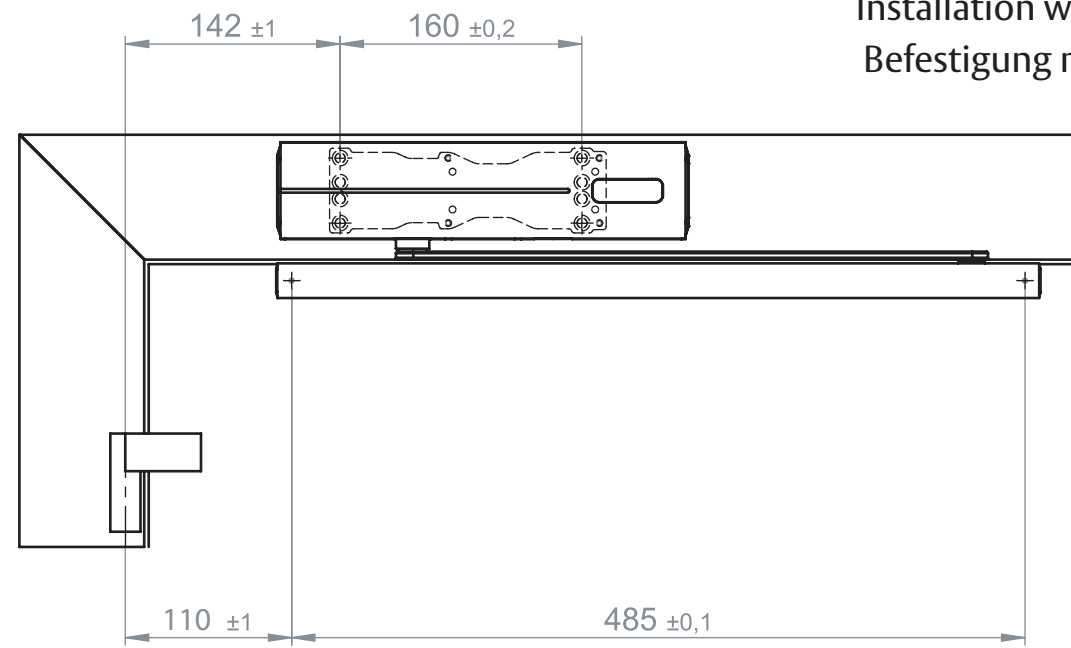

This work is copyright and no part may be reproduced, by any process, nor may any other exclusive right be exercised without the permission of ASSA ABLOY.

Left hand door
DIN links

Right hand door
DIN rechts

Direct installation
Direktbefestigung

Left hand door
DIN links

Right hand door
DIN rechts

Installation with mounting plate
Befestigung mit Montageplatte

State	Description	Date	Name						
			Inspection Dimension		Name local language		DC500/DC500Basic-DC700 with G193/195		
Surface:				Material:		General tolerance:			
Volume:	Weight:	Surface area:	Created (YYYY-MM-DD):	Designed by:	Drawn by:	Scale:	Projection:		
mm ³	gram	mm ²	2021-04-22			1:5 (A3)			
ASSA ABLOY			Frame installation hinge side Kopfmontage Bandseite			Alternate ID			
						Document ID		Rev.:	1