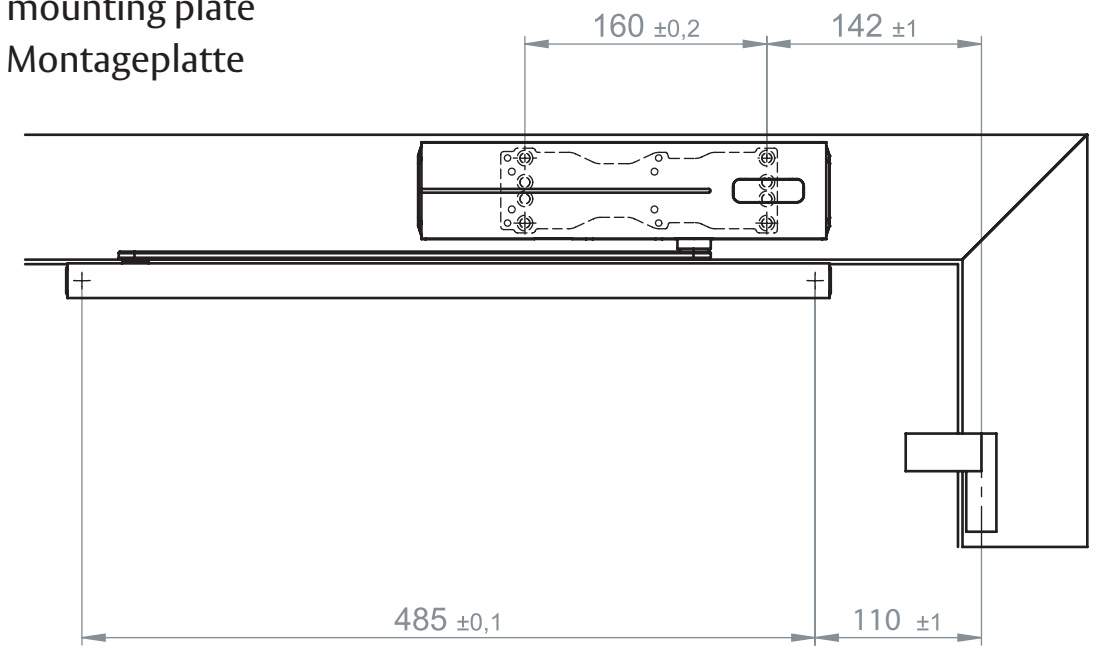

This work is copyright and no part may be reproduced, by any process, nor may any other exclusive right be exercised without the permission of ASSA ABLOY.

Left hand door
DIN links

Right hand door
DIN rechts

Direct installation
Direktbefestigung

Left hand door
DIN links

Right hand door
DIN rechts

Installation with mounting plate
Befestigung mit Montageplatte

State	Description	Date	Name						
			Inspection Dimension		Name local language		DC500/DC500Basic-DC700 with G193/195		
Surface:				Material:		General tolerance:			
Volume:	Weight:	Surface area:	Created (YYYY-MM-DD):	Designed by:	Drawn by:	Scale:	Projection:		
mm ³	gram	mm ²	2021-04-22			1:5 (A3)			
ASSA ABLOY			Frame installation hinge side Kopfmontage Bandseite			Alternate ID			
						Document ID		Rev.:	1