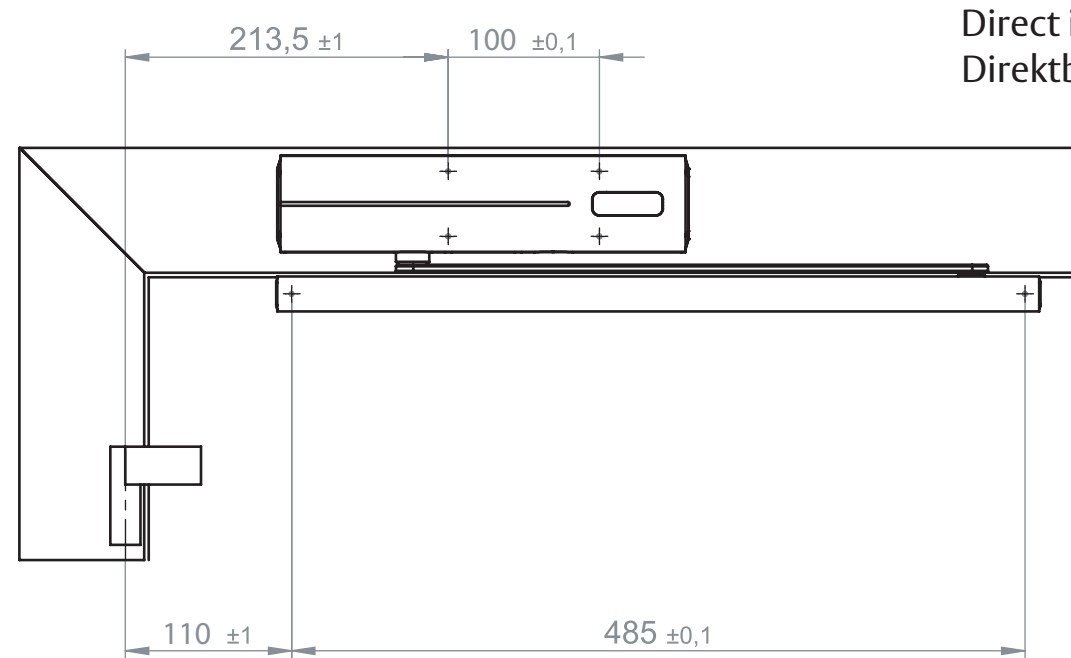

This work is copyright and no part may be reproduced, by any process, nor may any other exclusive right be exercised without the permission of ASSA ABLOY.

Left hand door
DIN links

Right hand door
DIN rechts

Direct installation
Direktbefestigung

Left hand door
DIN links

Right hand door
DIN rechts

Installation with mounting plate
Befestigung mit Montageplatte

State	Description	Date	Name						
			Inspection Dimension		Name local language		DC500/DC500Basic-DC700 with G193/195		
Surface:				Material:		General tolerance:			
Volume:	Weight:	Surface area:	Created (YYYY-MM-DD):	Designed by:	Drawn by:	Scale:	Projection:		
mm ³	gram	mm ²	2021-04-22			1:5 (A3)			
ASSA ABLOY			Frame installation hinge side Kopfmontage Bandseite			Alternate ID			
						Document ID		Rev.:	1