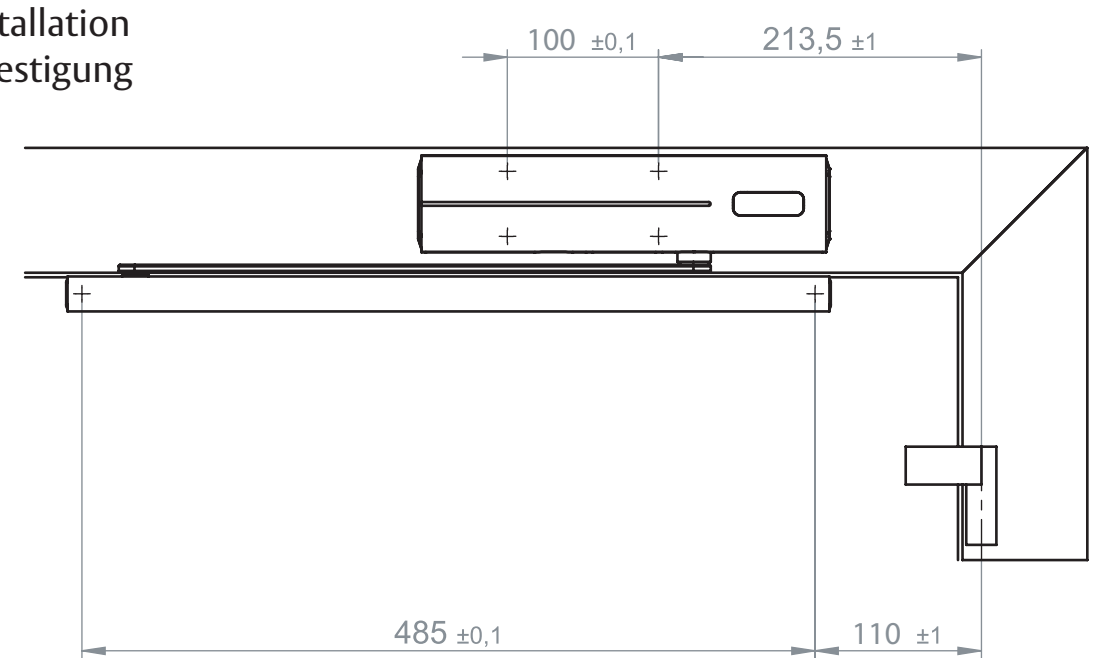

This work is copyright and no part may be reproduced, by any process, nor may any other exclusive right be exercised without the permission of ASSA ABLOY.

Left hand door
DIN links

Right hand door
DIN rechts

Direct installation
Direktbefestigung

Left hand door
DIN links

Right hand door
DIN rechts

Installation with mounting plate
Befestigung mit Montageplatte

State	Description	Date	Name						
			Inspection Dimension		Name local language		DC500/DC500Basic-DC700 with G193/195		
Surface:				Material:		General tolerance:			
Volume:	Weight:	Surface area:	Created (YYYY-MM-DD):	Designed by:	Drawn by:	Scale:	Projection:		
mm ³	gram	mm ²	2021-04-22			1:5 (A3)			
ASSA ABLOY			Frame installation hinge side Kopfmontage Bandseite			Alternate ID			
						Document ID		Rev.:	1