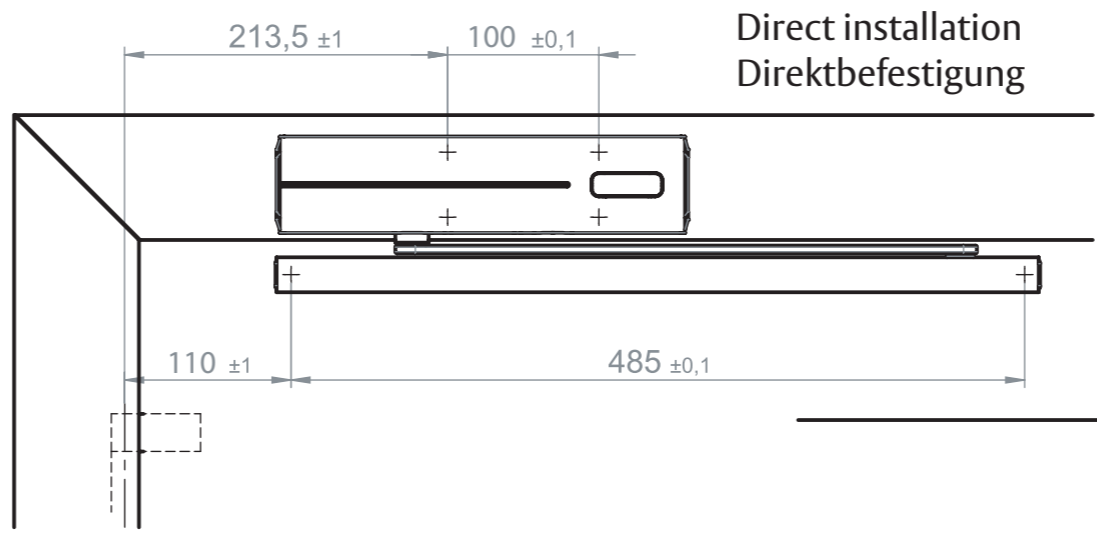

This work is copyright and no part may be reproduced, by any process, nor may any other exclusive right be exercised without the permission of ASSA ABLOY.

Left hand door  
DIN links

Right hand door  
DIN rechts

Left hand door  
DIN links

Right hand door  
DIN rechts

State	Description	Date	Name	Name local language			
	Inspection Dimension			DC500/DC500Basic-DC700 with G193/195			
Surface:			Material:			General tolerance:	
Volume:	Weight:	Surface area:	Created (YYYY-MM-DD):	Designed by:	Drawn by:	Scale:	Projection:
		0.000000	2021-04-22			1:5 (A3)	
<b>ASSA ABLOY</b>			Frame installation non-hinge side Kopfmontage Bandgegenseite			Alternate ID	
						<b>DC500H.30-1010</b>	
Document ID						2	