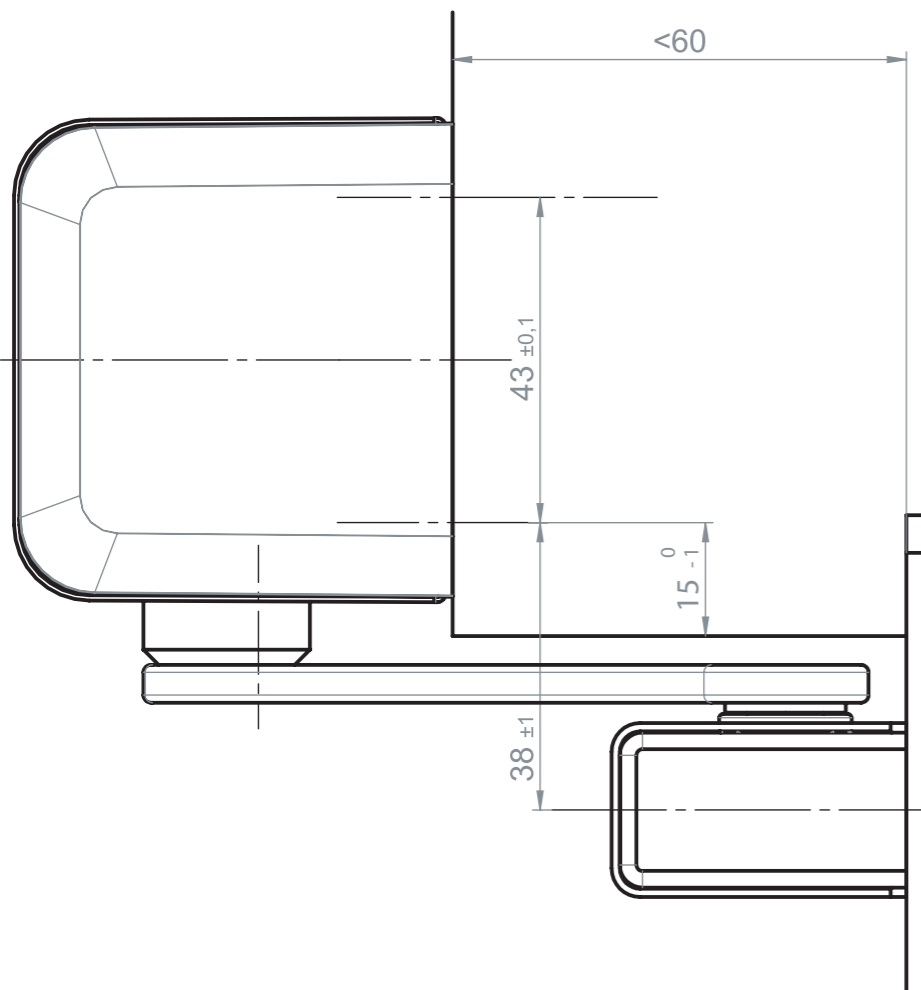

This work is copyright and no part may be reproduced, by any process, nor may any other exclusive right be exercised without the permission of ASSA ABLOY.

Left hand door  
DIN links

Right hand door  
DIN rechts

Left hand door  
DIN links

Right hand door  
DIN rechts

State	Description	Date	Name	Name local language			
	Inspection Dimension			DC500/DC500Basic-DC700 with G193/195			
Surface:			Material:			General tolerance:	
Volume:	Weight:	Surface area:	Created (YYYY-MM-DD):	Designed by:	Drawn by:	Scale:	Projection:
		0.000000	2021-04-22			1:5 (A3)	
<b>ASSA ABLOY</b>			Frame installation non-hinge side Kopfmontage Bandgegenseite			Alternate ID	
						<b>DC500H.30-1010</b>	
Document ID						2	