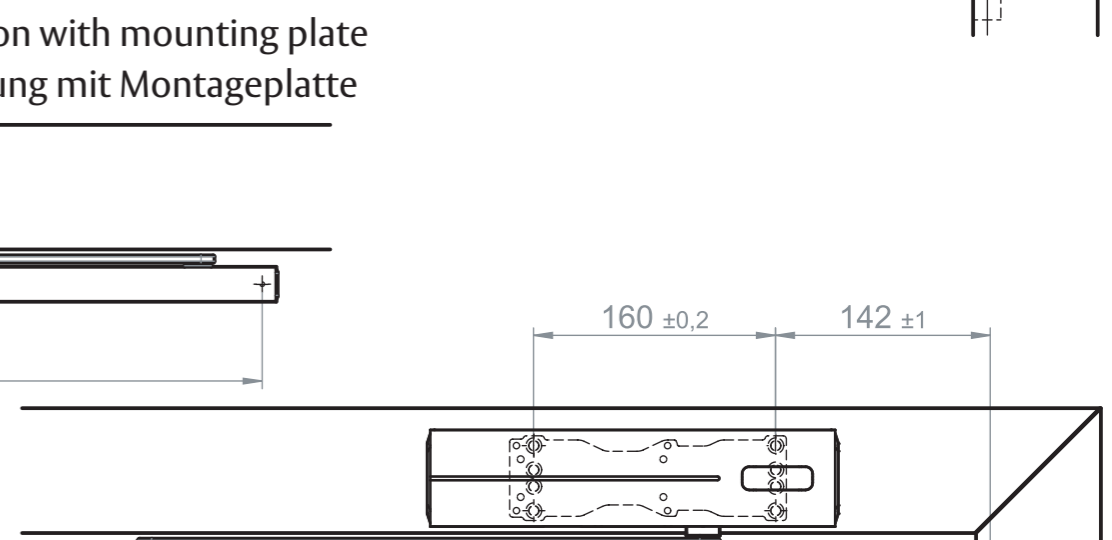

This work is copyright and no part may be reproduced, by any process, nor may any other exclusive right be exercised without the permission of ASSA ABLOY.

Left hand door  
DIN links

Right hand door  
DIN rechts

Left hand door  
DIN links

Right hand door  
DIN rechts

State	Description	Date	Name	Name local language			
	Inspection Dimension			DC500/DC500Basic-DC700 with G193/195			
Surface:			Material:			General tolerance:	
Volume:	Weight:	Surface area:	Created (YYYY-MM-DD):	Designed by:	Drawn by:	Scale:	Projection:
		0.000000	2021-04-22			1:5 (A3)	
<b>ASSA ABLOY</b>			Frame installation non-hinge side Kopfmontage Bandgegenseite			Alternate ID	
						<b>DC500H.30-1010</b>	
Document ID						2	