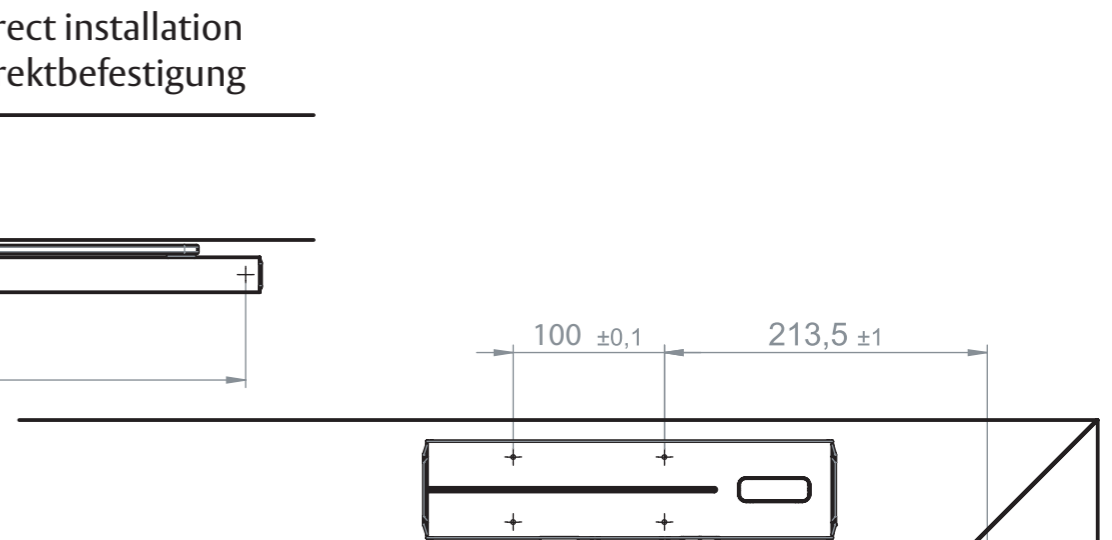

This work is copyright and no part may be reproduced, by any process, nor may any other exclusive right be exercised without the permission of ASSA ABLOY.

Left hand door  
DIN links

Right hand door  
DIN rechts

Left hand door  
DIN links

Right hand door  
DIN rechts

State	Description	Date	Name	Name local language			
	Inspection Dimension			DC500/DC500Basic-DC700 with G193/195			
Surface:			Material:			General tolerance:	
Volume:	Weight:	Surface area:	Created (YYYY-MM-DD):	Designed by:	Drawn by:	Scale:	Projection:
		0.000000	2021-04-22			1:5 (A3)	
<b>ASSA ABLOY</b>			Frame installation non-hinge side Kopfmontage Bandgegenseite			Alternate ID	
						<b>DC500H.30-1010</b>	
Document ID						2	