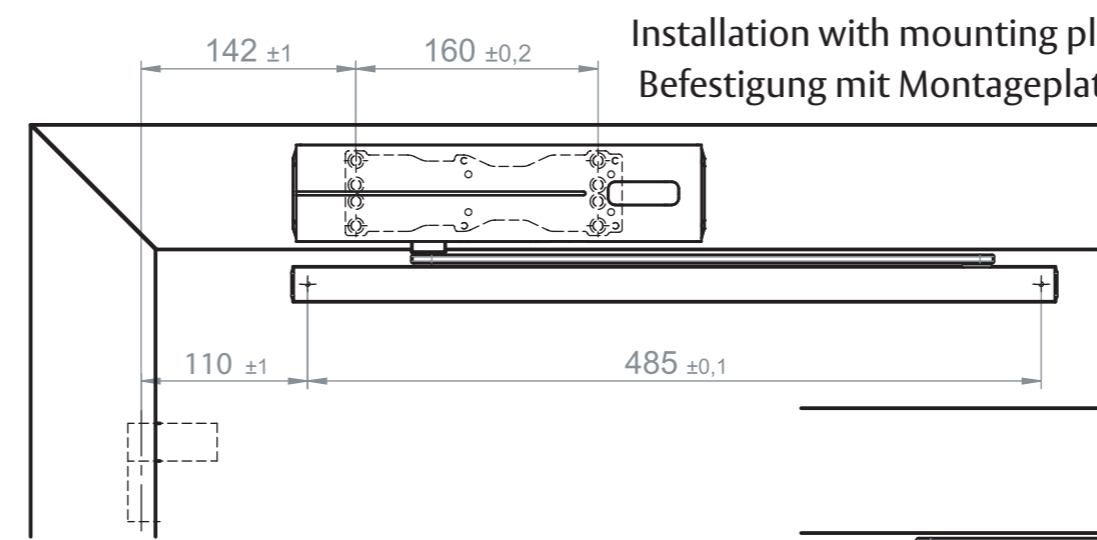

This work is copyright and no part may be reproduced, by any process, nor may any other exclusive right be exercised without the permission of ASSA ABLOY.

Left hand door  
DIN links

Right hand door  
DIN rechts

Left hand door  
DIN links

Right hand door  
DIN rechts

State	Description	Date	Name	Name local language			
	Inspection Dimension			DC500/DC500Basic-DC700 with G193/195			
Surface:			Material:			General tolerance:	
Volume:	Weight:	Surface area:	Created (YYYY-MM-DD):	Designed by:	Drawn by:	Scale:	Projection:
		0.000000	2021-04-22			1:5 (A3)	
<b>ASSA ABLOY</b>			Frame installation non-hinge side Kopfmontage Bandgegenseite			Alternate ID	
						<b>DC500H.30-1010</b>	
Document ID						2	