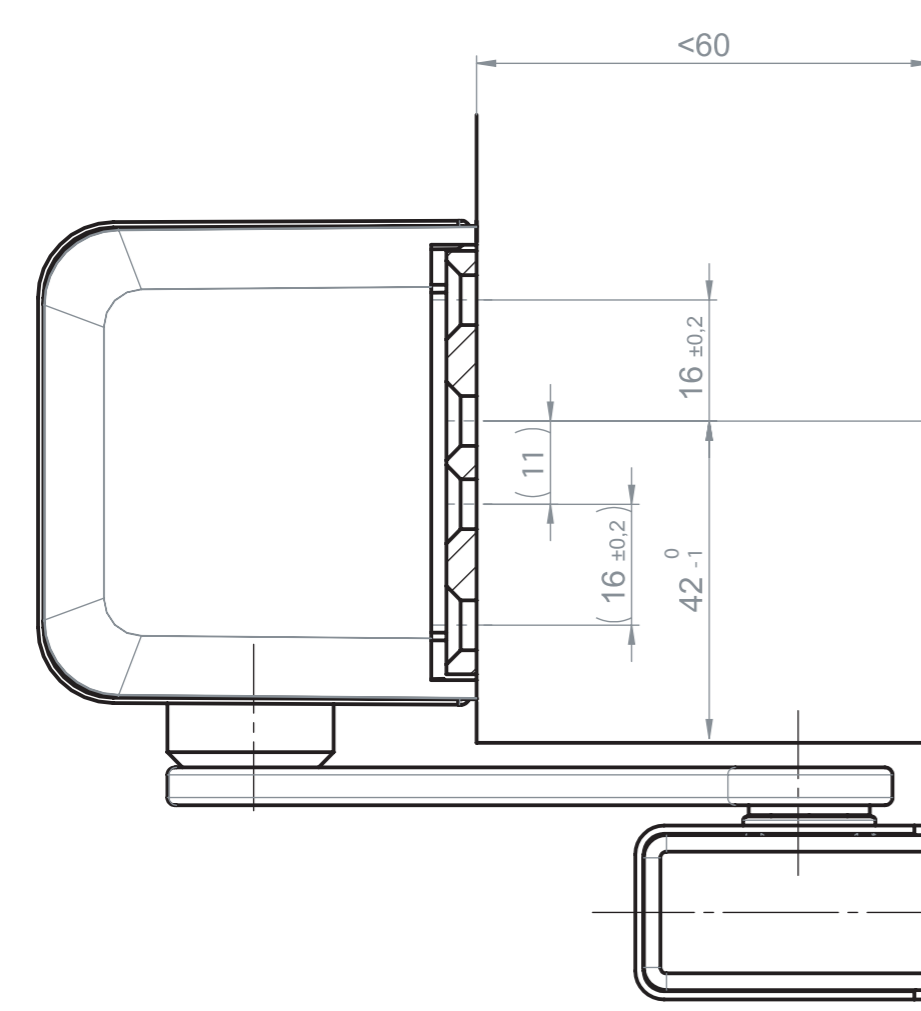

This work is copyright and no part may be reproduced, by any process, nor may any other exclusive right be exercised without the permission of ASSA ABLOY.

Left hand door  
DIN links

Right hand door  
DIN rechts

Left hand door  
DIN links

Right hand door  
DIN rechts

State	Description	Date	Name	Name local language			
	Inspection Dimension			DC500/DC500Basic-DC700 with G193/195			
Surface:			Material:			General tolerance:	
Volume:	Weight:	Surface area:	Created (YYYY-MM-DD):	Designed by:	Drawn by:	Scale:	Projection:
		0.000000	2021-04-22			1:5 (A3)	
<b>ASSA ABLOY</b>			Frame installation non-hinge side Kopfmontage Bandgegenseite			Alternate ID	
						<b>DC500H.30-1010</b>	
Document ID						2	