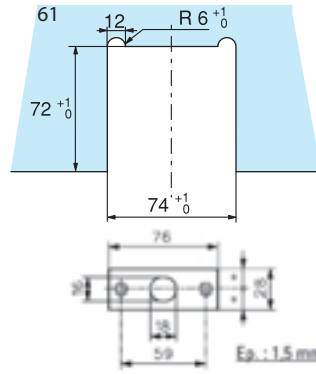

1353

Pentures,
serrures et
pièces de fixation
*Locks and
patch fittings*

Références / References

Serrure basse à une entrée de clé
Bottom lock with key on one side

Laiton poli
Polished brass

1353.00.0

Chromé brillant
Bright chromium

1353.30.0

Chromé mat
Matt chromium

1353.31.0