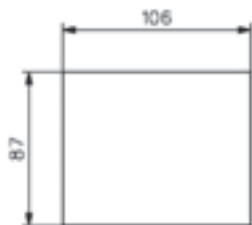

1359

Références / References

Boîtier gâche pour serrures 1352, 1353, 1357 et 1358
Matching patch keep for lock 1352, 1353, 1357 and 1358

Laiton poli
Polished brass

1359.00.0

Chromé brillant
Bright chromium

1359.30.0

Chromé mat
Matt chromium

1359.31.0