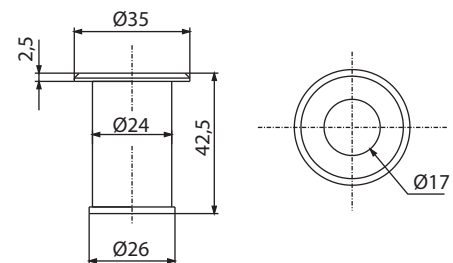

Laiton poli
Polished brass

Chromé mat
Matt chromium

Références / References

Gâche anti-poussière à obturateur avec platine cylindrique à visser
pour serrures série 1358
Keep with anti-dust guard for locks series 1358

9954.00.3

9954.31.3