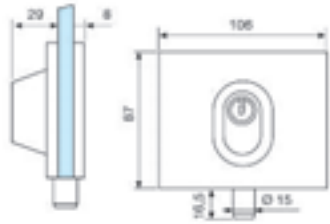

1353

Pentures,
serrures et
pièces de fixation
*Locks and
patch fittings*

Références / References

Serrure basse à une entrée de clé
Bottom lock with key on one side

Laiton poli
Polished brass

1353.00.0

Chromé brillant
Bright chromium

1353.30.0

Chromé mat
Matt chromium

1353.31.0