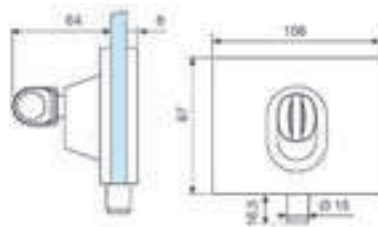

Références / References

Serrure basse avec cylindre à 2 entrées de clé
Bottom lock with euro profile cylinder with 2 key entries

Laiton poli
Polished brass

Chromé brillant
Bright chromium

Chromé mat
Matt chromium

1358.00.0

1358.30.0

1358.31.0

1352