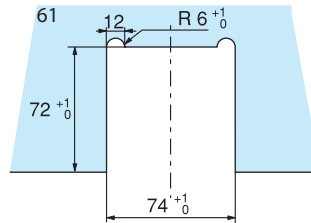

1357

Références / References

Serrure basse à clé et à bouton
Bottom lock with key and knob

Laiton poli
Polished brass

1357.00.0

Chromé brillant
Bright chromium

1357.30.0

Chromé mat
Matt chromium

1357.31.0