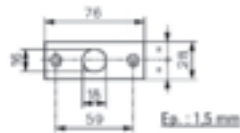

1357

Références / References

Serrure basse à clé et à bouton
Bottom lock with key and knob

Laiton poli
Polished brass

1357.00.0

Chromé brillant
Bright chromium

1357.30.0

Chromé mat
Matt chromium

1357.31.0