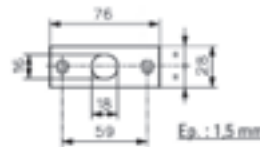

1359

Références / References

Boîtier gâche pour serrures 1352, 1353, 1357 et 1358
Matching patch keep for lock 1352, 1353, 1357 and 1358

Laiton poli
Polished brass

1359.00.0

Chromé brillant
Bright chromium

1359.30.0

Chromé mat
Matt chromium

1359.31.0