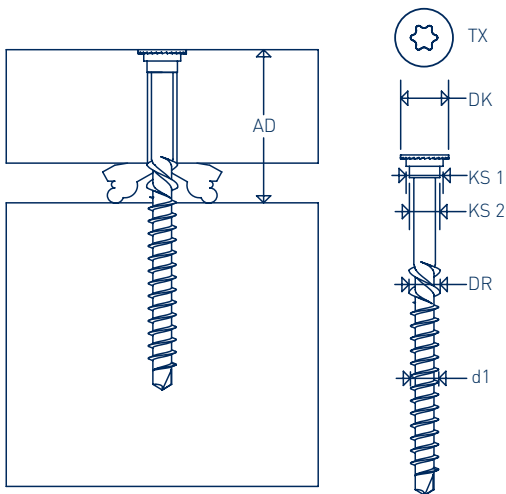

TeFix®

TeBit®

TerrassenFix® II TF

www.sihga.com

FugiFix® FF

KompeFix® II KF

TeFix®					
d1	TX	DK	KS 1	KS 2	DR
5,0	20	8,5	6,5	5,4	5,4

montagepack		TeFix®	AD
VE	d1 x L	[mm]	
200	5,0 x 45	18	
200	5,0 x 50	24	
200	5,0 x 60	27	
200	5,0 x 70	30	
200	5,0 x 80	34	
200	5,0 x 90	37	
200	5,0 x 100	40	