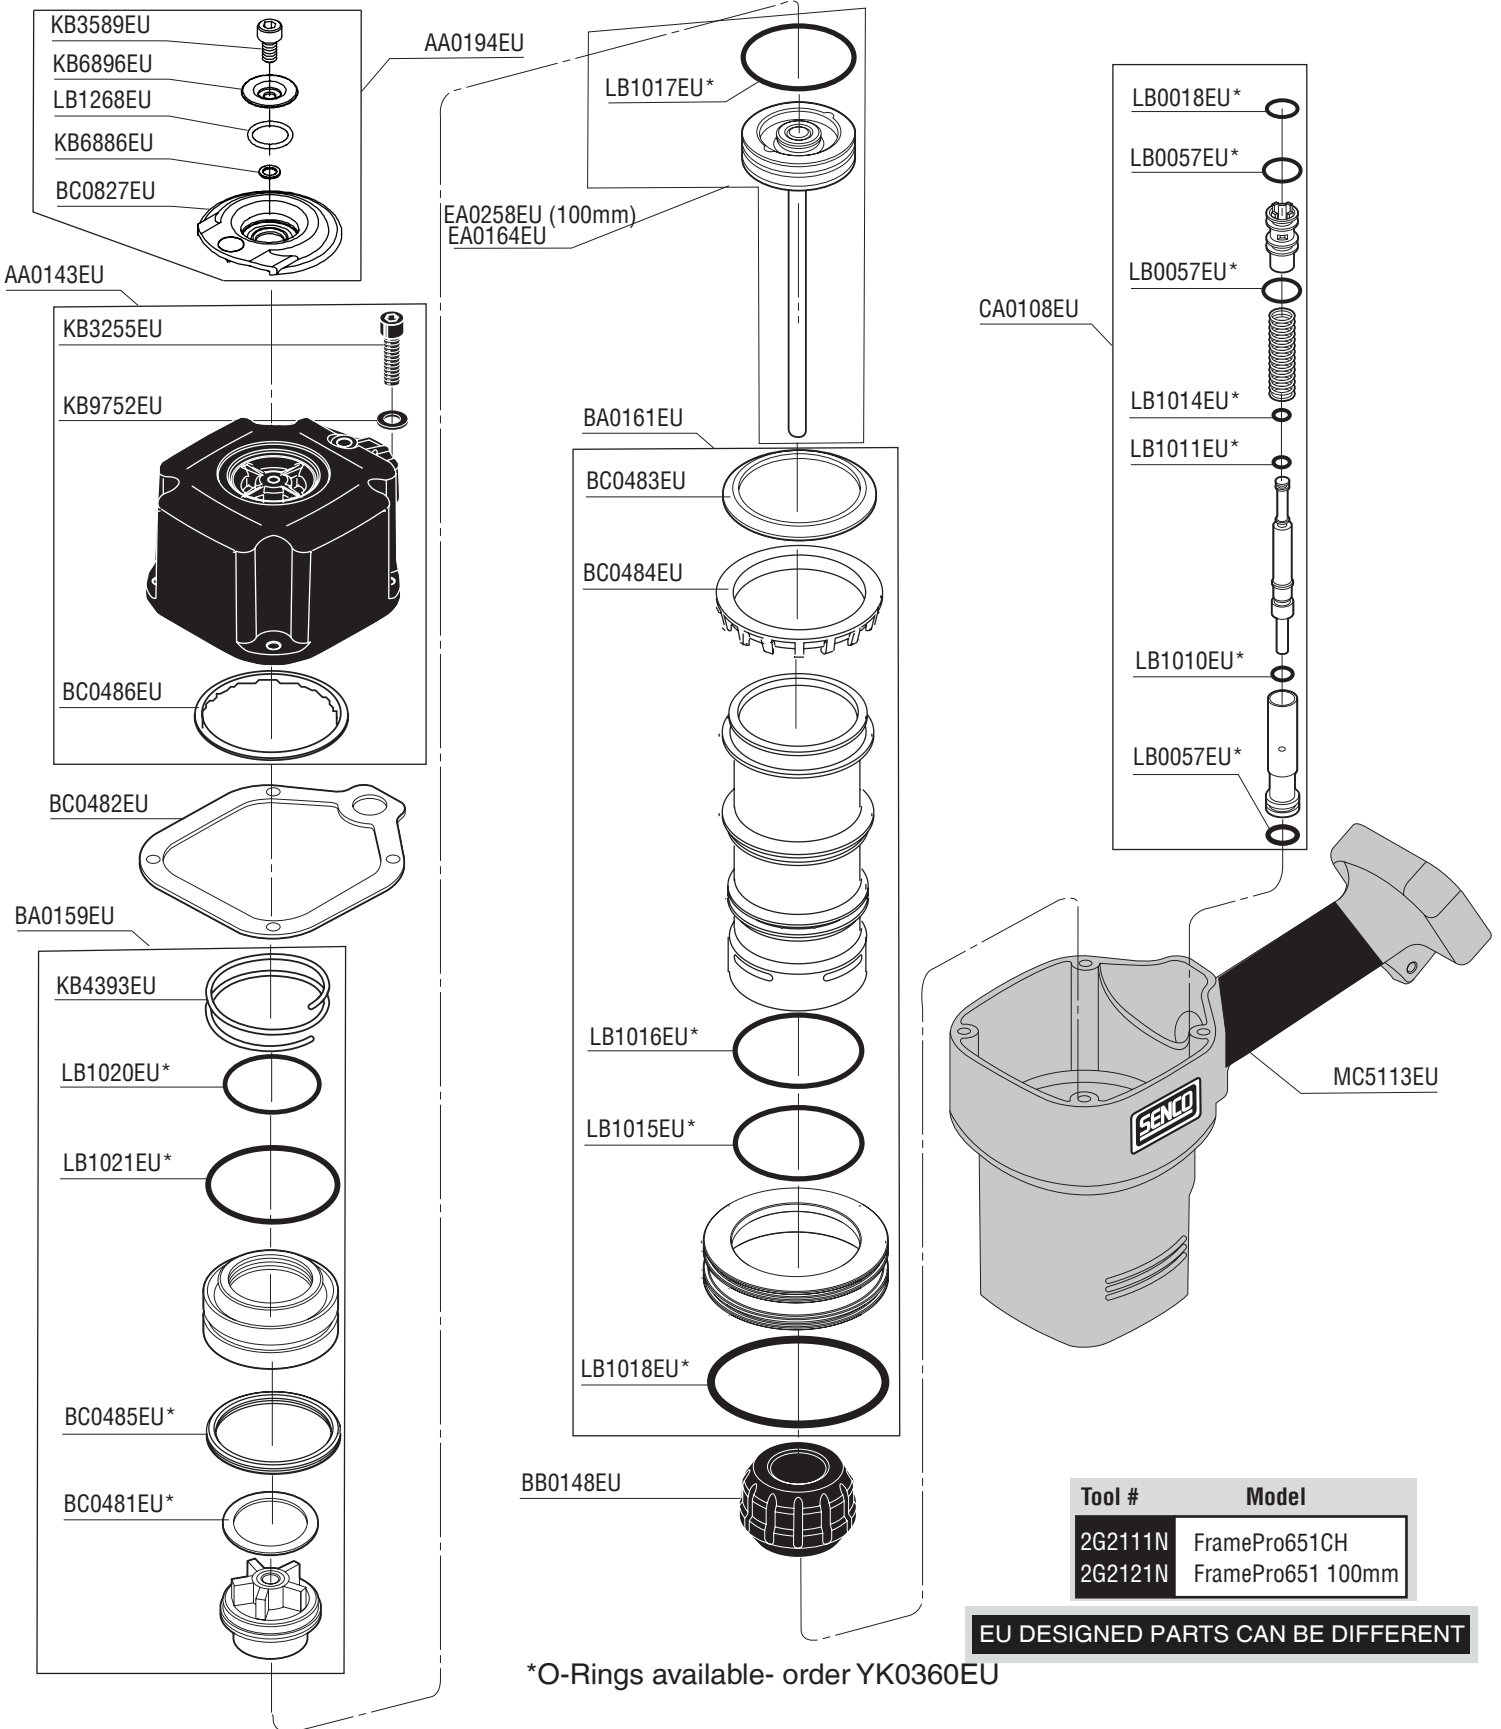

FramePro® 651

SENCO®