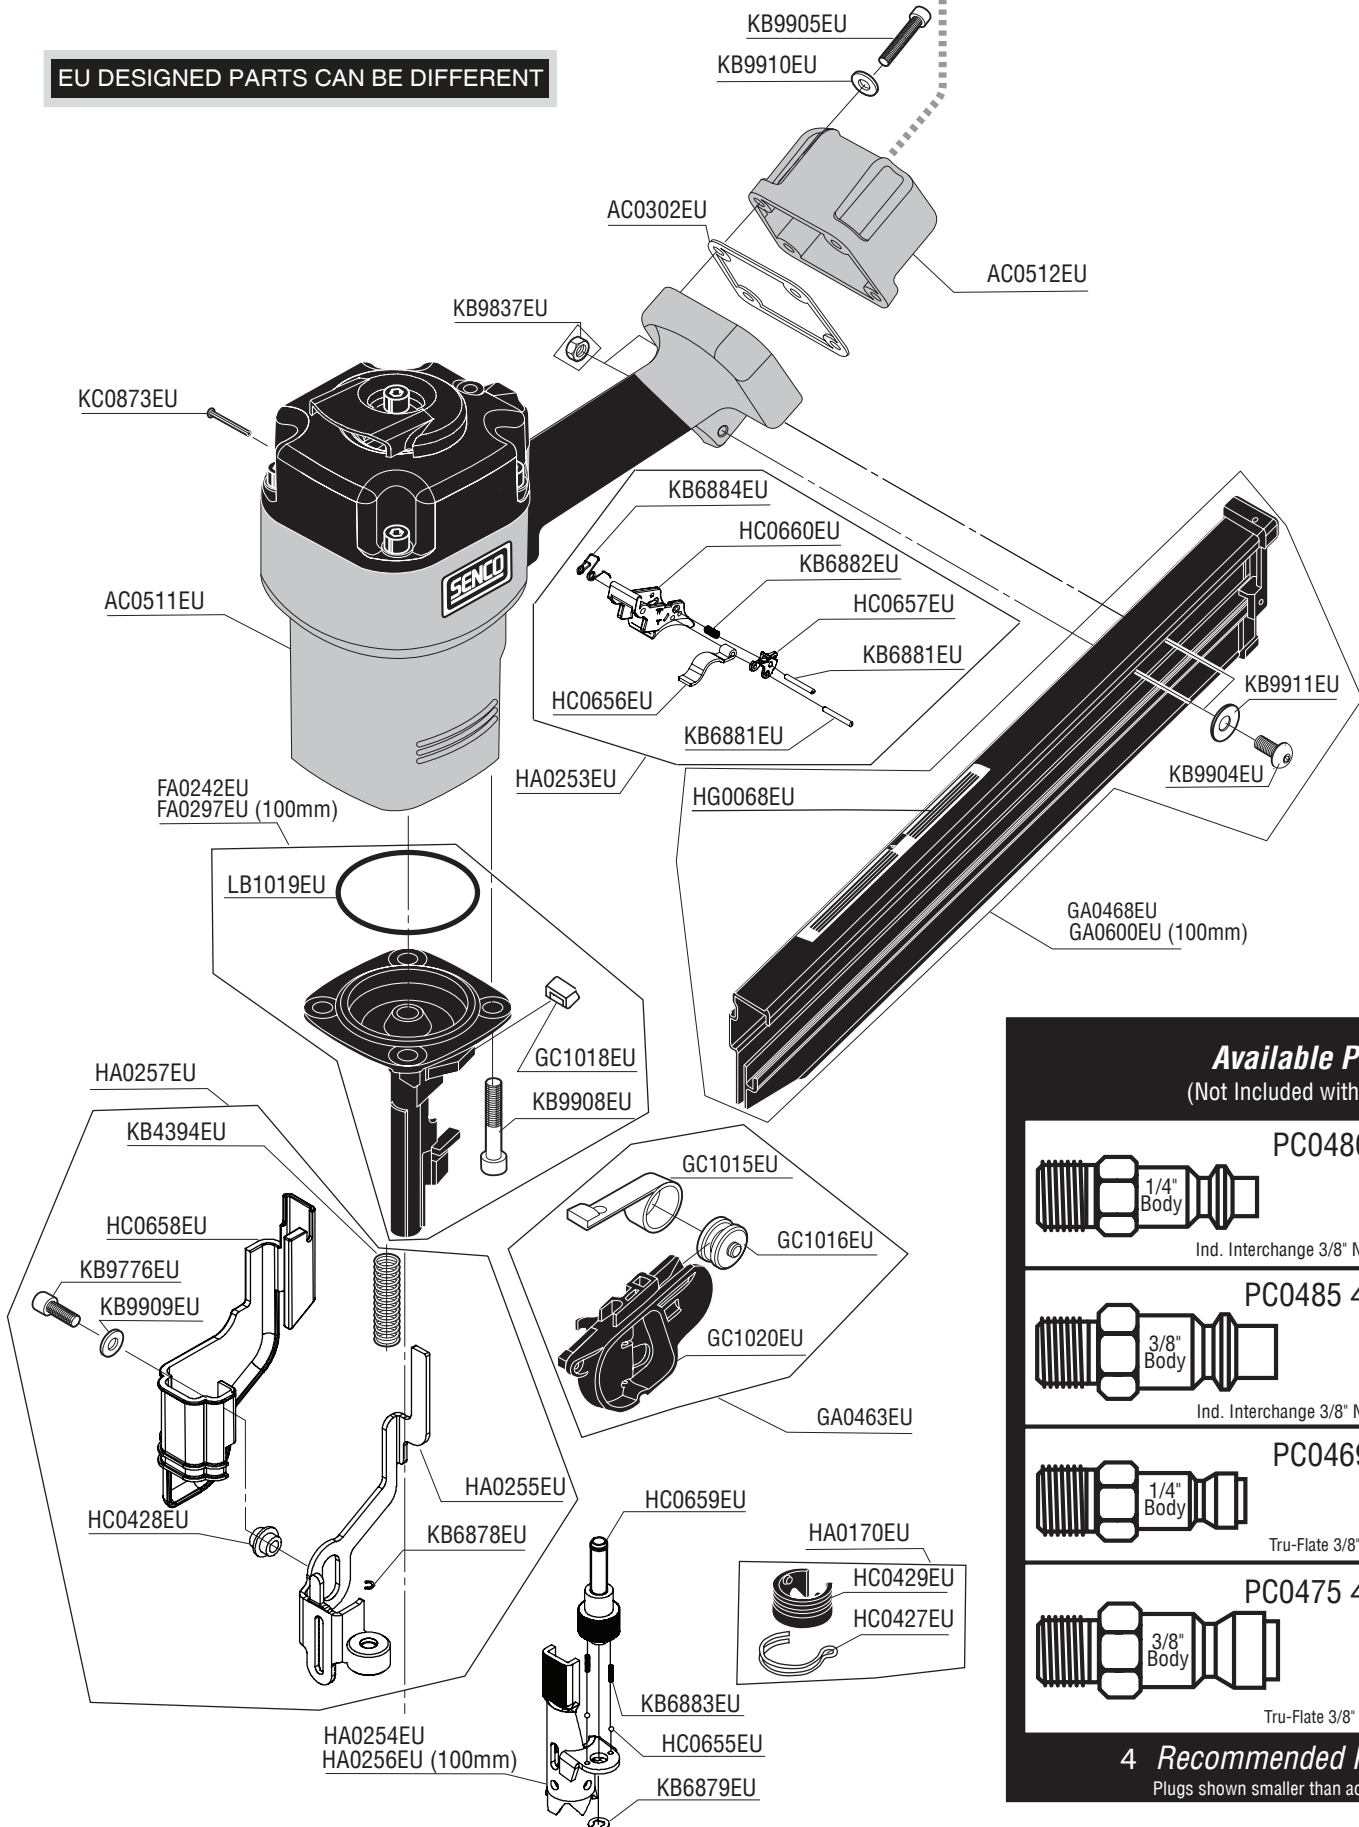

EU DESIGNED PARTS CAN BE DIFFERENT

Available Plugs (Not Included with Tool)