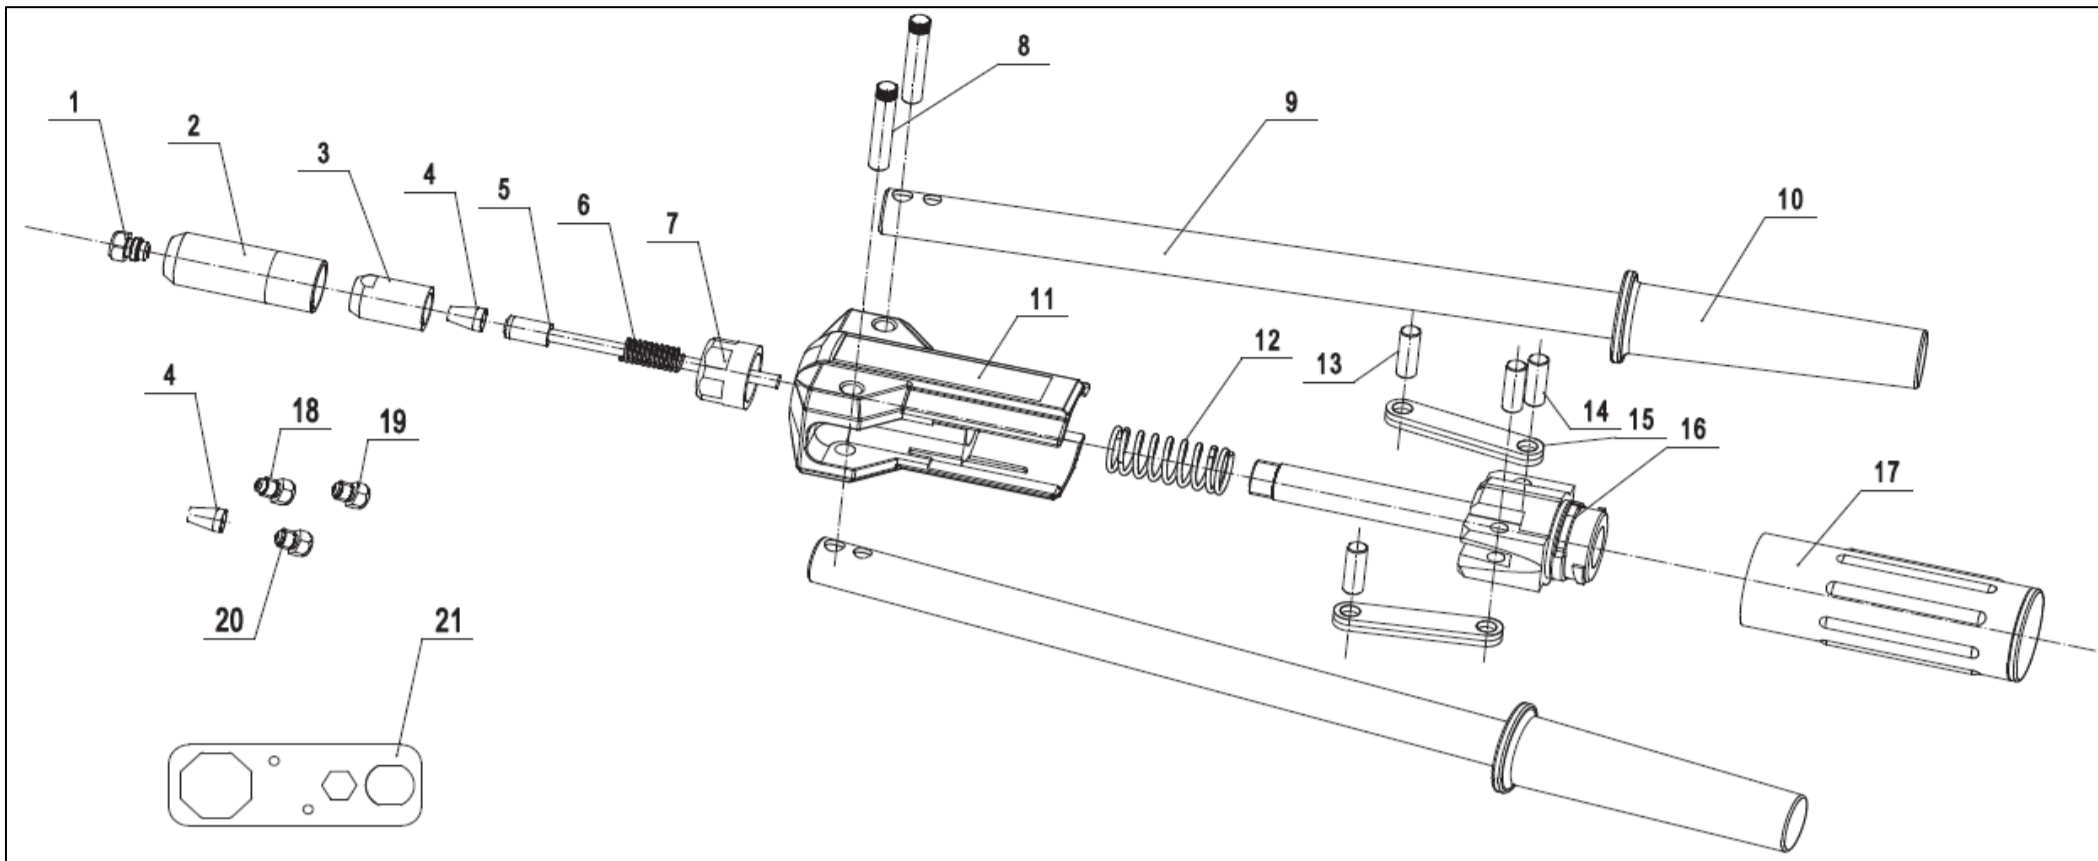

E-640RV

N°	Référence	Désignation
1	E-640RV-NEZ-64	nosepiece 6,4mm/H
2	E-640RV-SP02	front sleeve
3	E-640RV-SP03	clamping sleeve
4	MORS-E640RV	3-jaws
5	E-640RV-SP05	pusher 6,4mm
6	E-640RV-SP06	pusher spring
7	P00602-00	retaining nut
8	P01029-00	pin
9	P01008-00-98	lever tube
10	P01009-00-00	lever tube
11	A00245-01	body
12	P00610-00	spring
13	P01002-00	lever pin
14	P01003-00	pin
15	P00609-00	lever plate
16	E-640RV-SP16	rear body
17	E-640RV-SP17	mandrel collector
18	NEZ-40	nosepiece 4,0mm/C
19	NEZ-50	nosepiece 4,8mm/E
20	NEZ-32-SP20	nosepiece 3,2mm/B
21	E-640RV-SP21	wrench