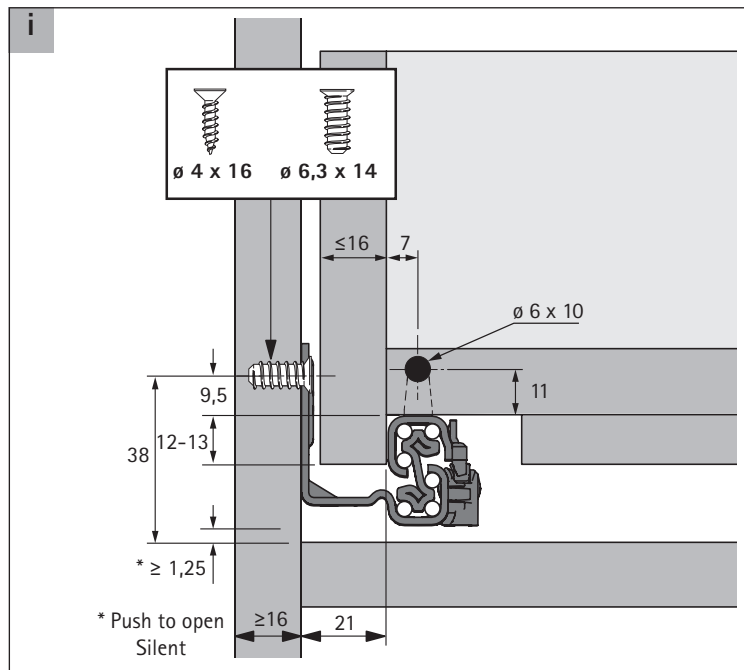

Quadro YOU Silent System / PTO

Slide-on, EB 21 (≤ 16 mm)

Technik für Möbel

NL mm	b_1 mm	XS 10 kg	M 30 kg
270	160		
300	160		
350	224		
400	224		
450	256		
500	256		
550	256		
600	256		