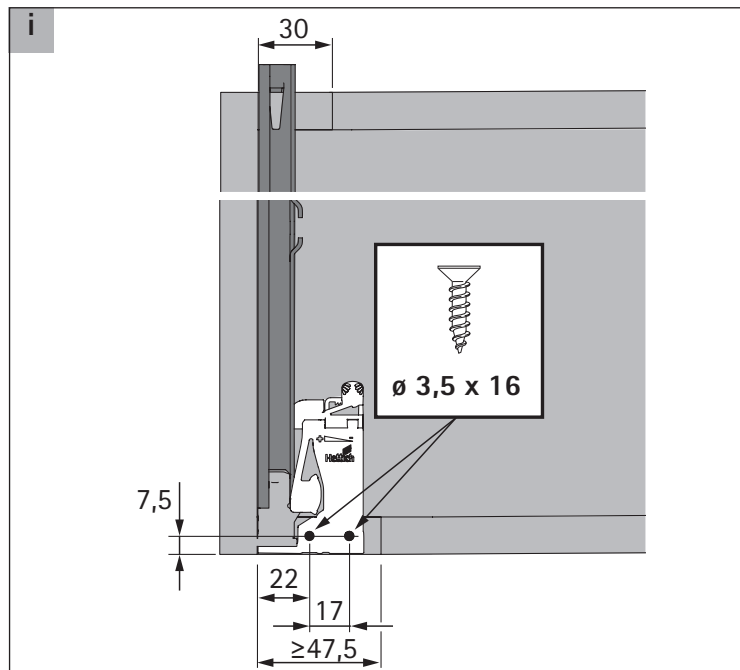

Quadro YOU Silent System / PTO

Slide-on, EB 21 (≤ 16 mm)

Technik für Möbel

NL mm	b_1 mm	XS 10 kg	M 30 kg
270	160		
300	160		
350	224		
400	224		
450	256		
500	256		
550	256		
600	256		