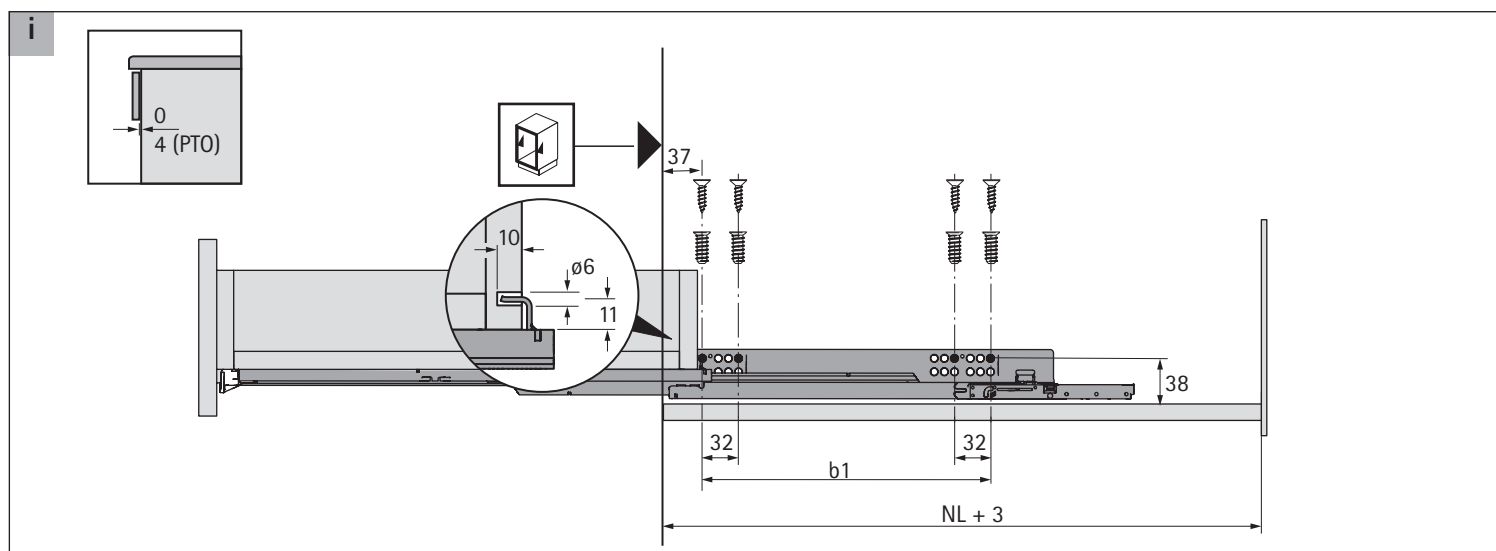

Quadro YOU Silent System / PTO

Slide-on, EB 21 (≤ 16 mm)

Technik für Möbel

NL mm	b_1 mm	XS 10 kg	M 30 kg
270	160		
300	160		
350	224		
400	224		
450	256		
500	256		
550	256		
600	256		