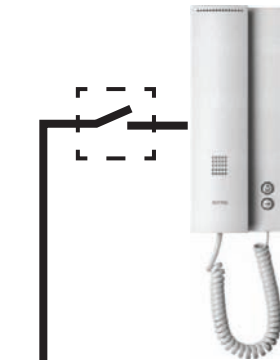

Assembly and Operating Instructions

SECURY Automatic, A-opener, Cable Duct, 24V DC

Potential-free contact for external:
 - Intercom
 - Switch
 - Home automation system

110V AC, 60Hz

- Potential-free contact = by other
- Intercom = by other
- Switch = by other
- Power supply (not supplied) = 110V AC, 60Hz to 24V DC, 1.3A
- Cable duct = 6-29854-00-0-0
- SECURY Automatic = 6-28485-XX-0-8
- A-opener = K-18153-01-0-1