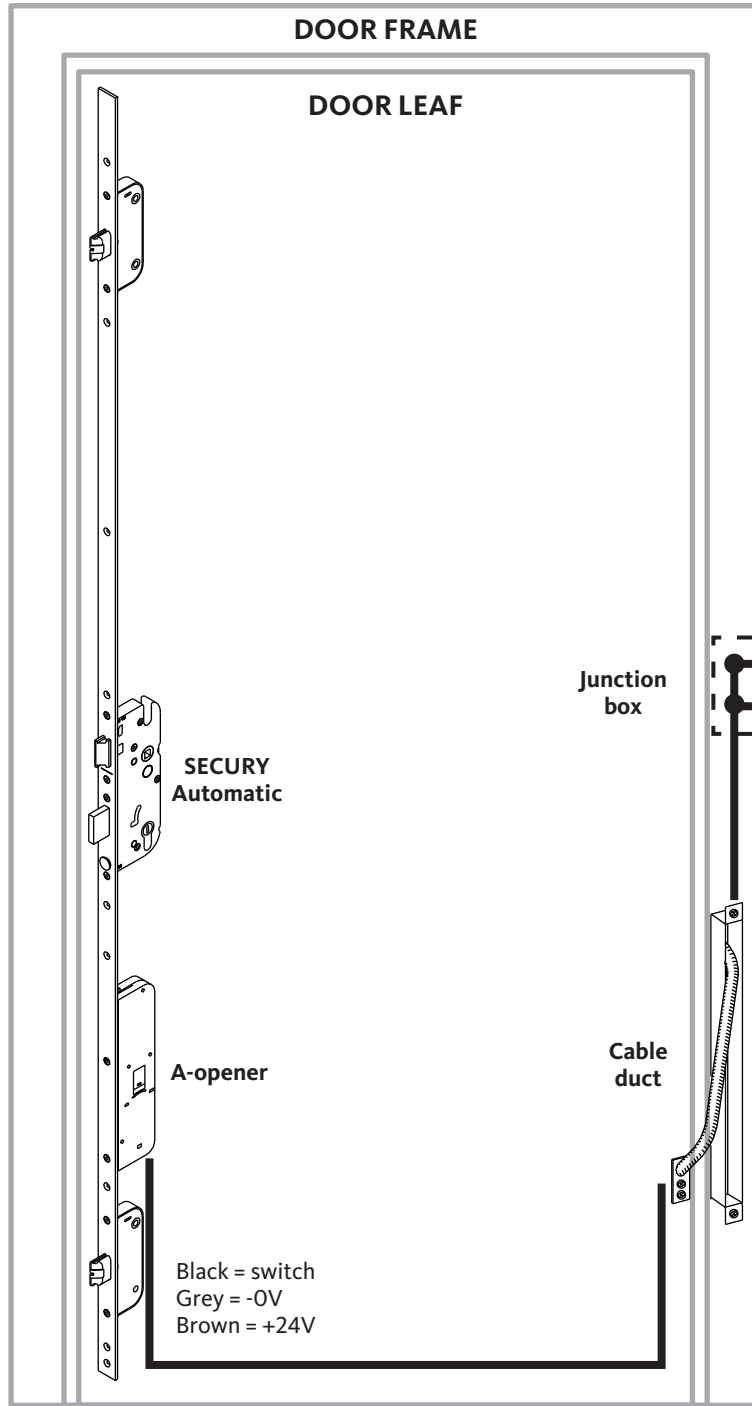

Assembly and Operating Instructions

SECURY Automatic, A-opener, Cable Duct, 24V DC

Potential-free contact for external:
 - Intercom
 - Switch
 - Home automation system

110V AC, 60Hz

- Potential-free contact = by other
- Intercom = by other
- Switch = by other
- Power supply (not supplied) = 110V AC, 60Hz to 24V DC, 1.3A
- Cable duct = 6-29854-00-0-0
- SECURY Automatic = 6-28485-XX-0-8
- A-opener = K-18153-01-0-1