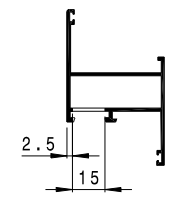

27
Art. 2501B
Art. 2501F
32
Art. 2501C
Art. 2501G

27
Art. 2503B
Art. 2503F
Art. 2523B
32
Art. 2503C
Art. 2503G
Art. 2523C