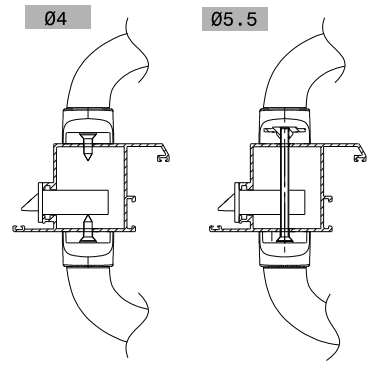

27
Art. 2501B
Art. 2501F
32
Art. 2501C
Art. 2501G

27
Art. 2503B
Art. 2503F
Art. 2523B
32
Art. 2503C
Art. 2503G
Art. 2523C