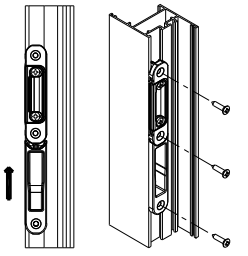

27
Art. 2501B
Art. 2501F
32
Art. 2501C
Art. 2501G

27
Art. 2503B
Art. 2503F
Art. 2523B
32
Art. 2503C
Art. 2503G
Art. 2523C