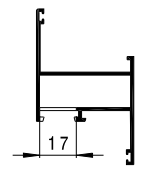

27
Art. 2501B
Art. 2501F
32
Art. 2501C
Art. 2501G

27
Art. 2503B
Art. 2503F
Art. 2523B
32
Art. 2503C
Art. 2503G
Art. 2523C