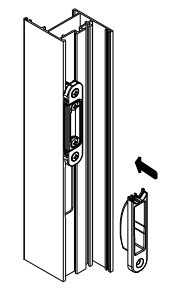

27
Art. 2501B
Art. 2501F
32
Art. 2501C
Art. 2501G

27
Art. 2503B
Art. 2503F
Art. 2523B
32
Art. 2503C
Art. 2503G
Art. 2523C